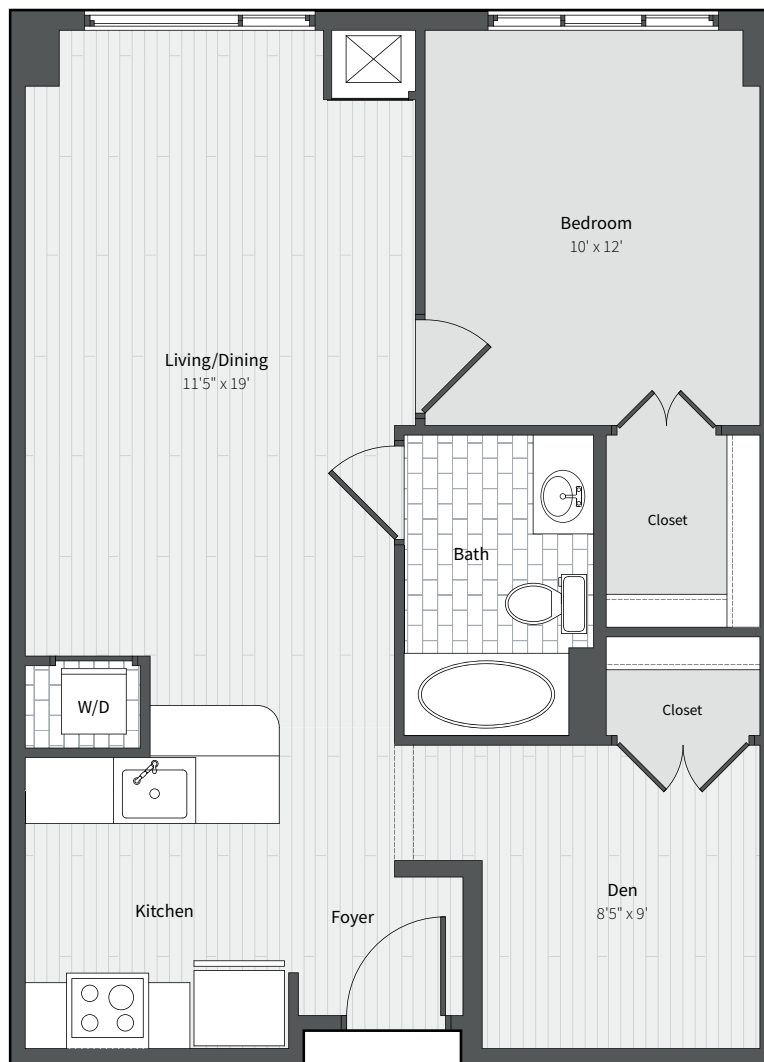

C1

1 Bedroom + Den | 1 Bath

Residential Apartment: _____

Square Footage: _____

Monthly Rent: \$ _____

Available Move In: _____

Detail and dimensions may differ from actual plans. Pricing and availability subject to change at any time.