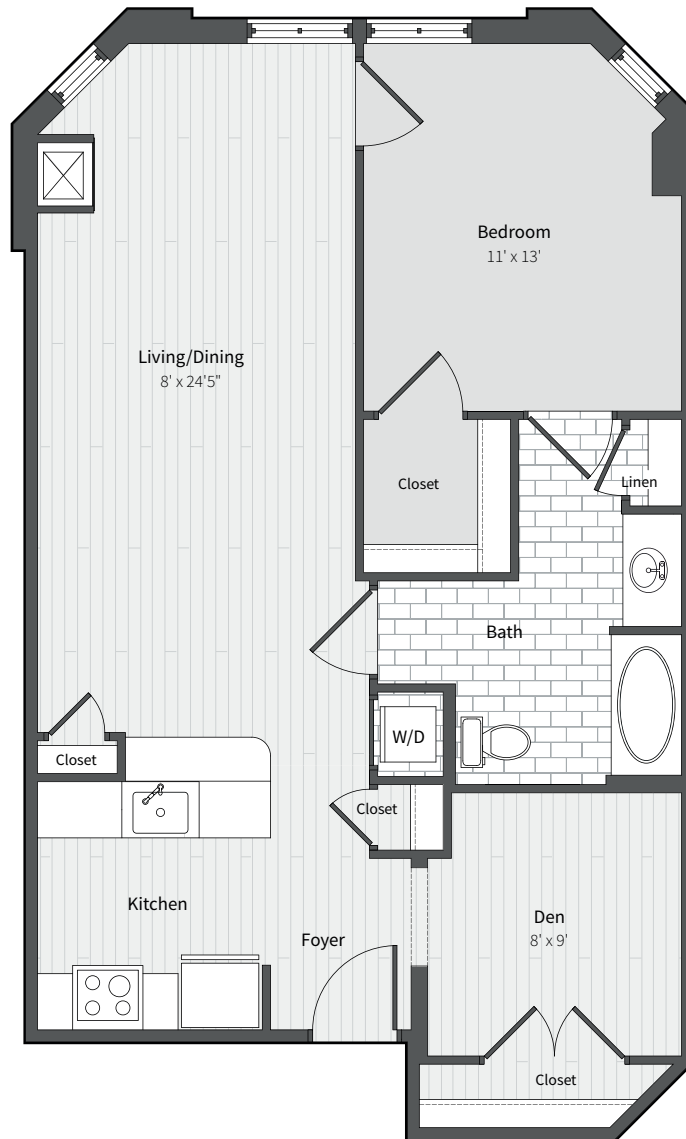

C10

1 Bedroom + Den | 1 Bath

Residential Apartment: _____

Square Footage: _____

Monthly Rent: \$ _____

Available Move In: _____

Detail and dimensions may differ from actual plans. Pricing and availability subject to change at any time.