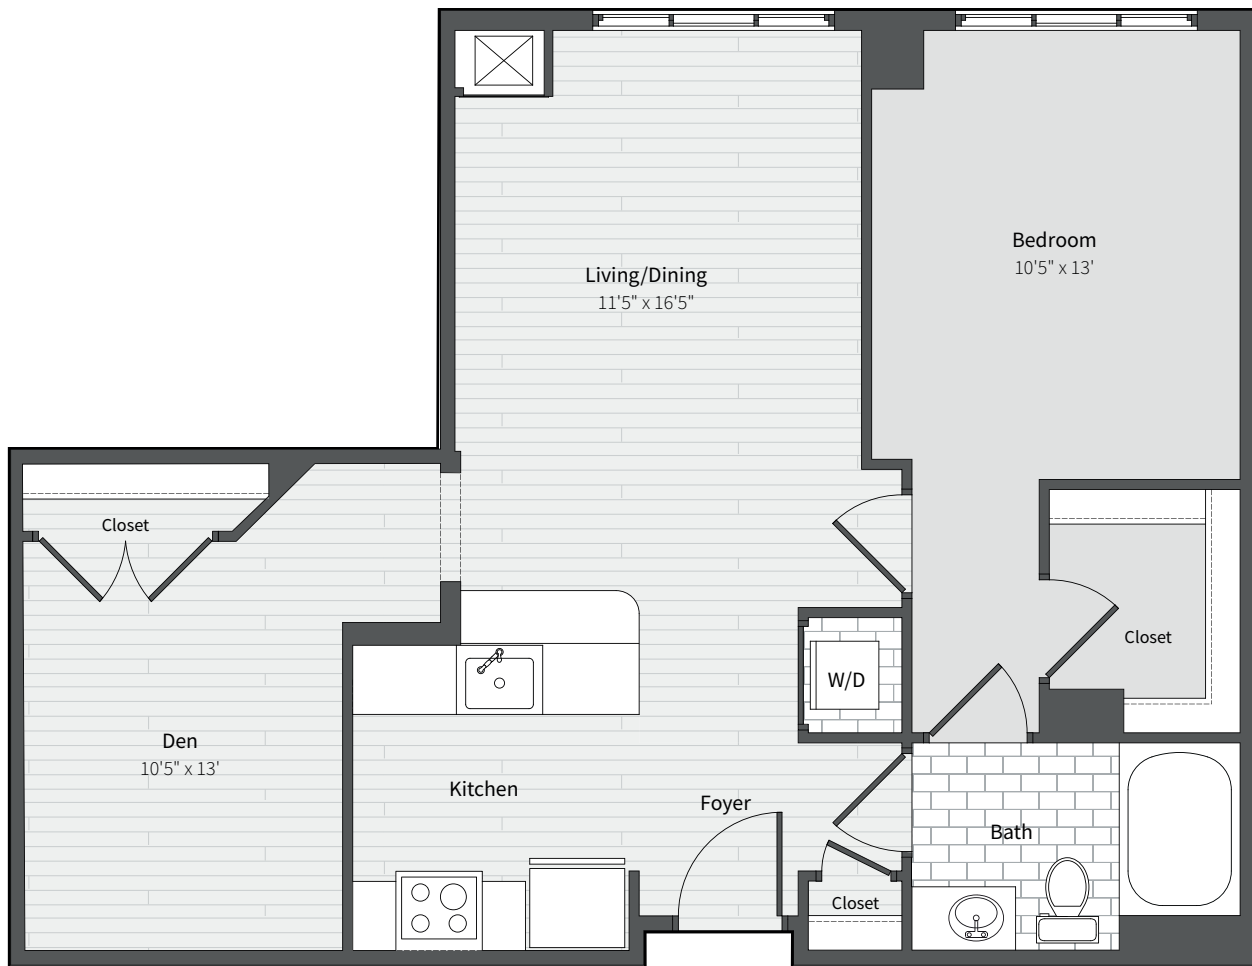

C6

1 Bedroom + Den | 1 Bath

Residential Apartment: _____

Square Footage: _____

Monthly Rent: \$ _____

Available Move In: _____

Detail and dimensions may differ from actual plans. Pricing and availability subject to change at any time.